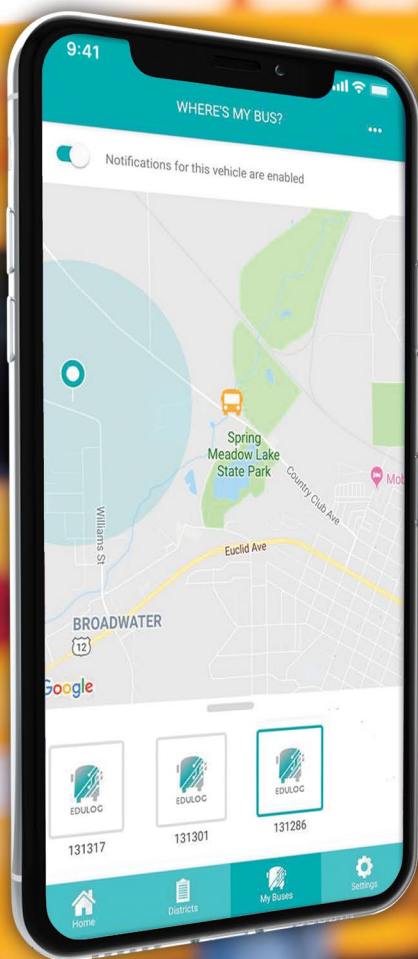

# Edulog Parent Portal Lite

UP-TO-THE-MINUTE BUS ARRIVAL INFORMATION

DOWNLOAD

PARENTS  
EMPOWERED!

## Parent Bus Tracking Application

- ▶ Where's My Bus?
- ▶ Bus Arrival Notifications
- ▶ Multiple Notification Zones
- ▶ Incoming Transportation Messages
- ▶ Apple (iOS) and Android
- ▶ Secure Access

## Real Time Bus Location Information

Parent Portal Lite lets parents see the location of their school bus to gauge arrival times. Further, the app sends a push notification to their smartphone when the bus enters a user-defined geographic area. This area can define the neighborhood where the bus stop is located, the school location, or other locations providing meaningful information to the parents. Parents only receive access by using a district-provided registration code. These codes can even be created for single-use purposes such as field trips. With this information, parents feel secure about their child's trip on the school bus!